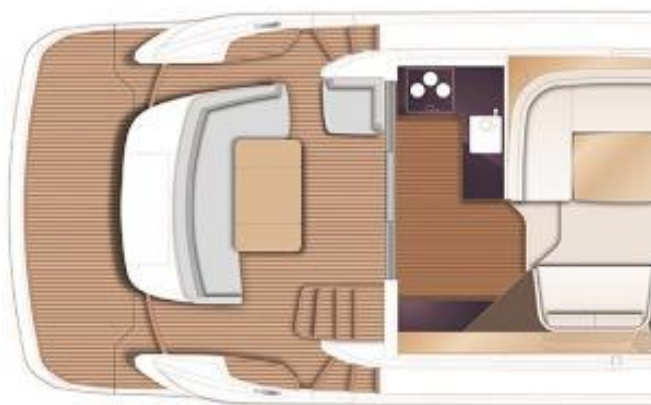

Princess F45 Main Deck Layout PAn