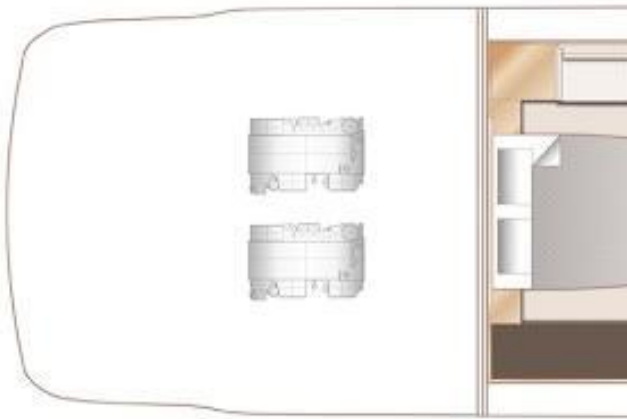

- White hull

DECK EQUIPMENT

Teak-laid transom platform, cockpit deck, flybridge deck, flybridge stairway and steps to side decks. Twin transom gates leading to electro-hydraulic bathing platform. Rear transom Garmin HD camera. Foldaway swimming ladder and hot and cold shower.

Princess F45 For Sale

Princess F45 For Sale

Princess F45 Main Deck Layout PAn

Princess

Princess F45 Lower Deck Layout Plan

FINANCE AND INSURANCE
AVAILABLE ON THIS
PRINCESS YACHT

Contact
finance@princess.co.uk
insurance@princess.co.uk
for information.